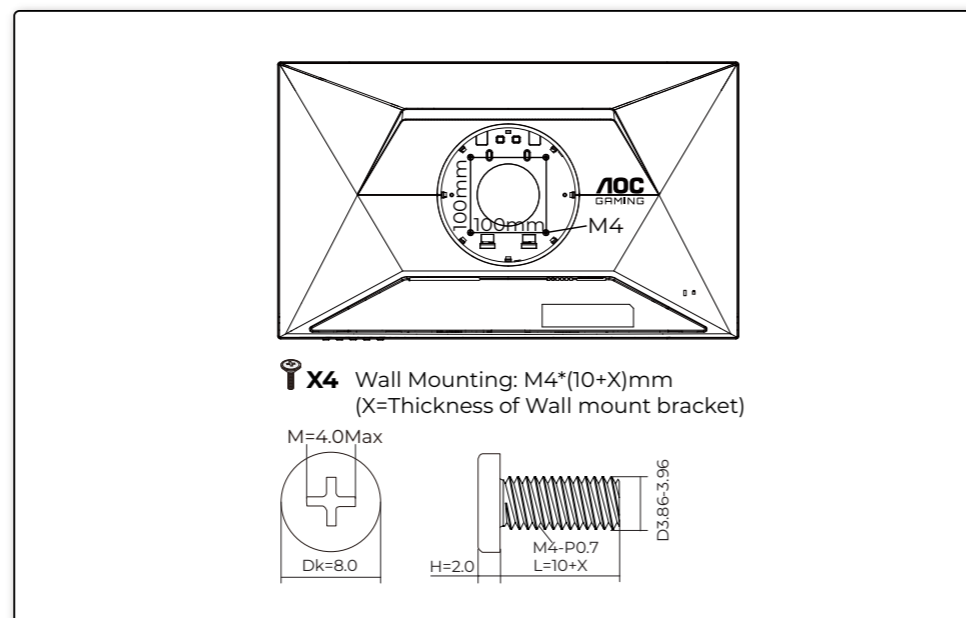

HDMI
HIGH DEFINITION MULTIMEDIA INTERFACE

Q41G27M3615A12

Product information for EU/UK Energy

AOC GAMING

QUICK START GUIDE

CQ27G4Z2

AOC GAMING MONITOR

©2026 AOC. All rights reserved. WWW.AOC.COM

*Different according to countries/regions
Display design may differ from that illustrated

1

2

3

4

General Specification

Panel	Model Name	CQ27G4Z2		
	Driving System	TFT Color LCD		
	Viewable Image Size	68.5cm diagonal(27" Wide Screen)		
Others	Pixel Pitch	0.2331mm(H) x 0.2331mm(V)		
	Horizontal Scan Range	HD:30k~230kHz (HDMI)		
		30k~310kHz (DisplayPort)		
		QHD:30k~230kHz (HDMI)		
	Horizontal Scan Size(Maximum)	30k~400kHz (DisplayPort)		
		596.736mm		
	Vertical Scan Range	HD:48~280Hz (HDMI)		
		48~400Hz (DisplayPort)		
		QHD:48~144Hz (HDMI)		
	Vertical Scan Size(Maximum)	48~260Hz (DisplayPort)		
335.664mm				
Max Resolution	HD:1280x720@280Hz (HDMI)			
	1280x720@400Hz (DisplayPort)			
	QHD:2560x1440@144Hz (HDMI)			
Plug & Play	2560x1440@260Hz* (DisplayPort)			
	VESA DDC2B/CI			
Power Source	100-240V~ 50/60Hz 1.5A			
	Power Consumption	Typical (default brightness and contrast)	25W	
Max. (brightness =100, contrast =100)		≤ 51W		
Standby Mode		≤ 0.5W		
Dimensions (with stand)	611.5x(396.4~516.4)x239.4mm(WxHxD)			
	Net Weight	5.37kg		
Physical Characteristics	Connector Type	HDMIx2/DisplayPort/Earphone		
	Signal Cable Type	Detachable		
Environmental	Temperature	Operating	0°C~ 40°C	
		Non-Operating	-25°C~55°C	
	Humidity	Operating	10%~85% (Non-Condensing)	
		Non-Operating	5%~93% (Non-Condensing)	
Altitude	Operating	0m~5000m (0ft~16404ft)		
	Non-Operating	0m~12192m (0ft~40000ft)		