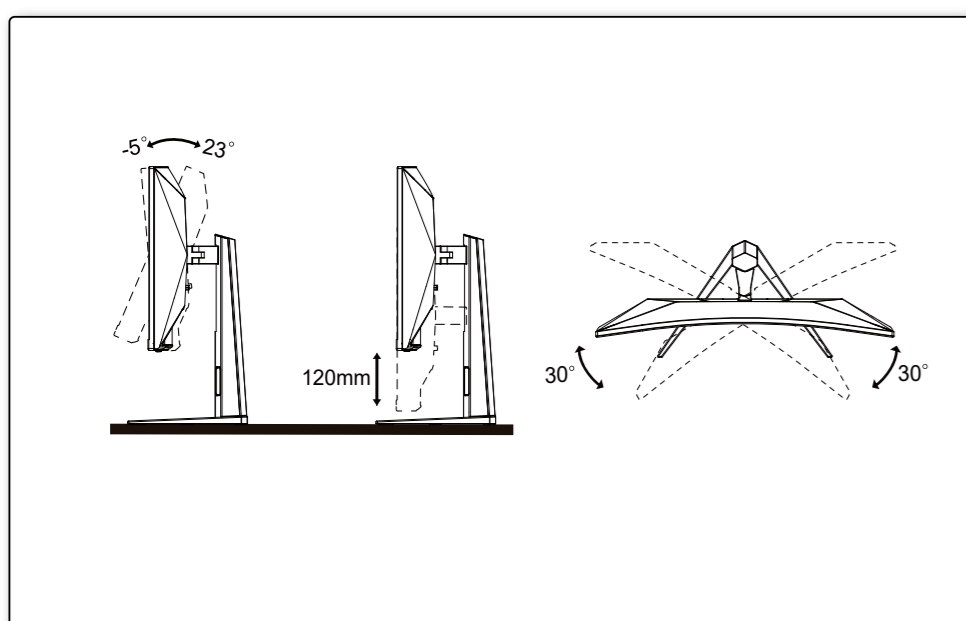

*Different according to countries/regions
Display design may differ from that illustrated

1

2

3

4

General Specification

Panel	Model Name	CQ27G4Z2		
	Driving System	TFT Color LCD		
	Viewable Image Size	68.5cm diagonal(27" Wide Screen)		
Others	Pixel Pitch	0.2331mm(H) x 0.2331mm(V)		
	Horizontal Scan Range	HD:30k~230kHz (HDMI)		
		30k~310kHz (DisplayPort)		
		QHD:30k~230kHz (HDMI)		
	Horizontal Scan Size(Maximum)	30k~400kHz (DisplayPort)		
		596.736mm		
	Vertical Scan Range	HD:48~280Hz (HDMI)		
		48~400Hz (DisplayPort)		
		QHD:48~144Hz (HDMI)		
	Vertical Scan Size(Maximum)	48~260Hz (DisplayPort)		
335.664mm				
Max Resolution	HD:1280x720@280Hz (HDMI)			
	1280x720@400Hz (DisplayPort)			
	QHD:2560x1440@144Hz (HDMI)			
Plug & Play	2560x1440@260Hz* (DisplayPort)			
	VESA DDC2B/CI			
Power Source	100-240V~ 50/60Hz 1.5A			
	Power Consumption	Typical (default brightness and contrast)	25W	
Max. (brightness =100, contrast =100)		≤ 51W		
Standby Mode		≤ 0.5W		
Dimensions (with stand)	611.5x(396.4~516.4)x239.4mm(WxHxD)			
	Net Weight	5.37kg		
Physical Characteristics	Connector Type	HDMIx2/DisplayPort/Earphone		
	Signal Cable Type	Detachable		
Environmental	Temperature	Operating	0°C~ 40°C	
		Non-Operating	-25°C~55°C	
	Humidity	Operating	10%~85% (Non-Condensing)	
		Non-Operating	5%~93% (Non-Condensing)	
Altitude	Operating	0m~5000m (0ft~16404ft)		
	Non-Operating	0m~12192m (0ft~40000ft)		