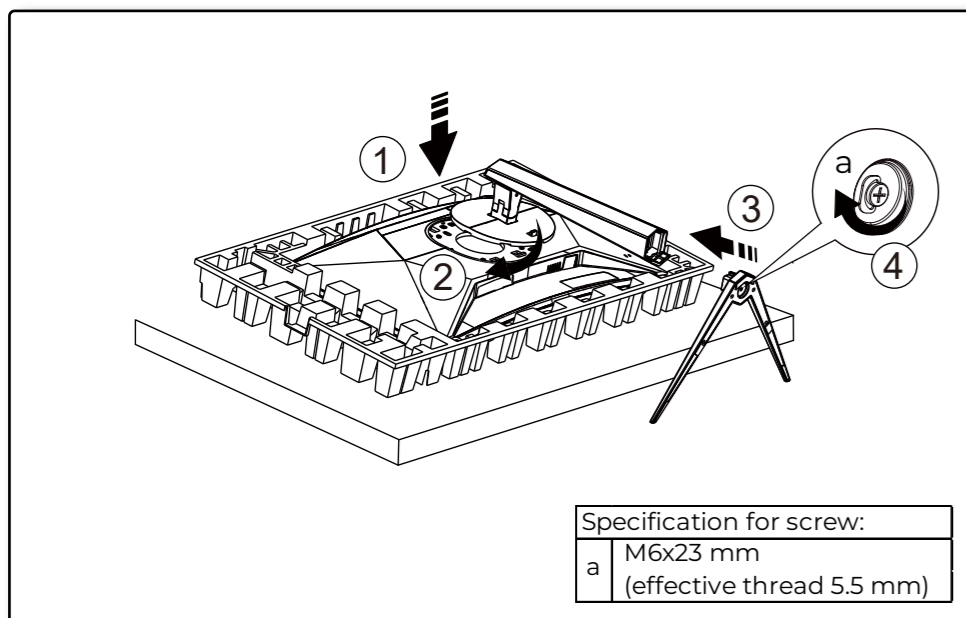

*Different according to countries/regions
Display design may differ from that illustrated

1

2

3

4

General Specification

Panel	Model Name	CQ27G4Z2		
	Driving System	TFT Color LCD		
	Viewable Image Size	68.5cm diagonal(27" Wide Screen)		
Others	Pixel Pitch	0.2331mm(H) x 0.2331mm(V)		
	Horizontal Scan Range	HD:30k~230kHz (HDMI)		
		30k~310kHz (DisplayPort)		
		QHD:30k~230kHz (HDMI)		
	Horizontal Scan Size(Maximum)	30k~400kHz (DisplayPort)		
		596.736mm		
	Vertical Scan Range	HD:48~280Hz (HDMI)		
		48~400Hz (DisplayPort)		
		QHD:48~144Hz (HDMI)		
	Vertical Scan Size(Maximum)	48~260Hz (DisplayPort)		
335.664mm				
Max Resolution	HD:1280x720@280Hz (HDMI)			
	1280x720@400Hz (DisplayPort)			
	QHD:2560x1440@144Hz (HDMI)			
Plug & Play	2560x1440@260Hz* (DisplayPort)			
	VESA DDC2B/CI			
Power Source	100-240V~ 50/60Hz 1.5A			
	Power Consumption	Typical (default brightness and contrast)	25W	
Max. (brightness =100, contrast =100)		≤ 51W		
Standby Mode		≤ 0.5W		
Dimensions (with stand)	611.5x(396.4~516.4)x239.4mm(WxHxD)			
	Net Weight	5.37kg		
Physical Characteristics	Connector Type	HDMIx2/DisplayPort/Earphone		
	Signal Cable Type	Detachable		
Environmental	Temperature	Operating	0°C~ 40°C	
		Non-Operating	-25°C~55°C	
	Humidity	Operating	10%~85% (Non-Condensing)	
		Non-Operating	5%~93% (Non-Condensing)	
Altitude	Operating	0m~5000m (0ft~16404ft)		
	Non-Operating	0m~12192m (0ft~40000ft)		