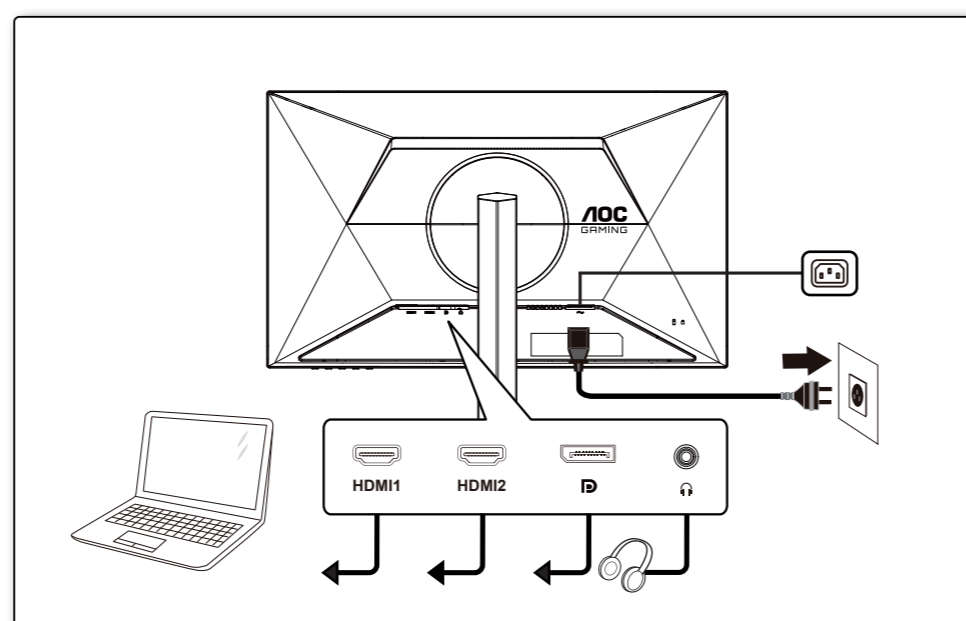

HDMI
HIGH DEFINITION MULTIMEDIA INTERFACE

Q41G27M3615A12

Product information for EU/UK Energy

AOC GAMING

QUICK START GUIDE

CQ27G4Z2

AOC GAMING MONITOR

©2026 AOC. All rights reserved. WWW.AOC.COM

*Different according to countries/regions
Display design may differ from that illustrated

1

2

3

4

General Specification

Panel	Model Name	CQ27G4Z2		
	Driving System	TFT Color LCD		
	Viewable Image Size	68.5cm diagonal(27" Wide Screen)		
Others	Pixel Pitch	0.2331mm(H) x 0.2331mm(V)		
	Horizontal Scan Range	HD:30k~230kHz (HDMI)		
		30k~310kHz (DisplayPort)		
		QHD:30k~230kHz (HDMI)		
	Horizontal Scan Size(Maximum)	30k~400kHz (DisplayPort)		
		596.736mm		
	Vertical Scan Range	HD:48~280Hz (HDMI)		
		48~400Hz (DisplayPort)		
		QHD:48~144Hz (HDMI)		
	Vertical Scan Size(Maximum)	48~260Hz (DisplayPort)		
335.664mm				
Max Resolution	HD:1280x720@280Hz (HDMI)			
	1280x720@400Hz (DisplayPort)			
	QHD:2560x1440@144Hz (HDMI)			
Plug & Play	2560x1440@260Hz* (DisplayPort)			
	VESA DDC2B/CI			
Power Source	100-240V~ 50/60Hz 1.5A			
	Power Consumption	Typical (default brightness and contrast)	25W	
Max. (brightness =100, contrast =100)		≤ 51W		
Standby Mode		≤ 0.5W		
Dimensions (with stand)	611.5x(396.4~516.4)x239.4mm(WxHxD)			
	Net Weight	5.37kg		
Physical Characteristics	Connector Type	HDMIx2/DisplayPort/Earphone		
	Signal Cable Type	Detachable		
Environmental	Temperature	Operating	0°C~ 40°C	
		Non-Operating	-25°C~55°C	
	Humidity	Operating	10%~85% (Non-Condensing)	
		Non-Operating	5%~93% (Non-Condensing)	
Altitude	Operating	0m~5000m (0ft~16404ft)		
	Non-Operating	0m~12192m (0ft~40000ft)		