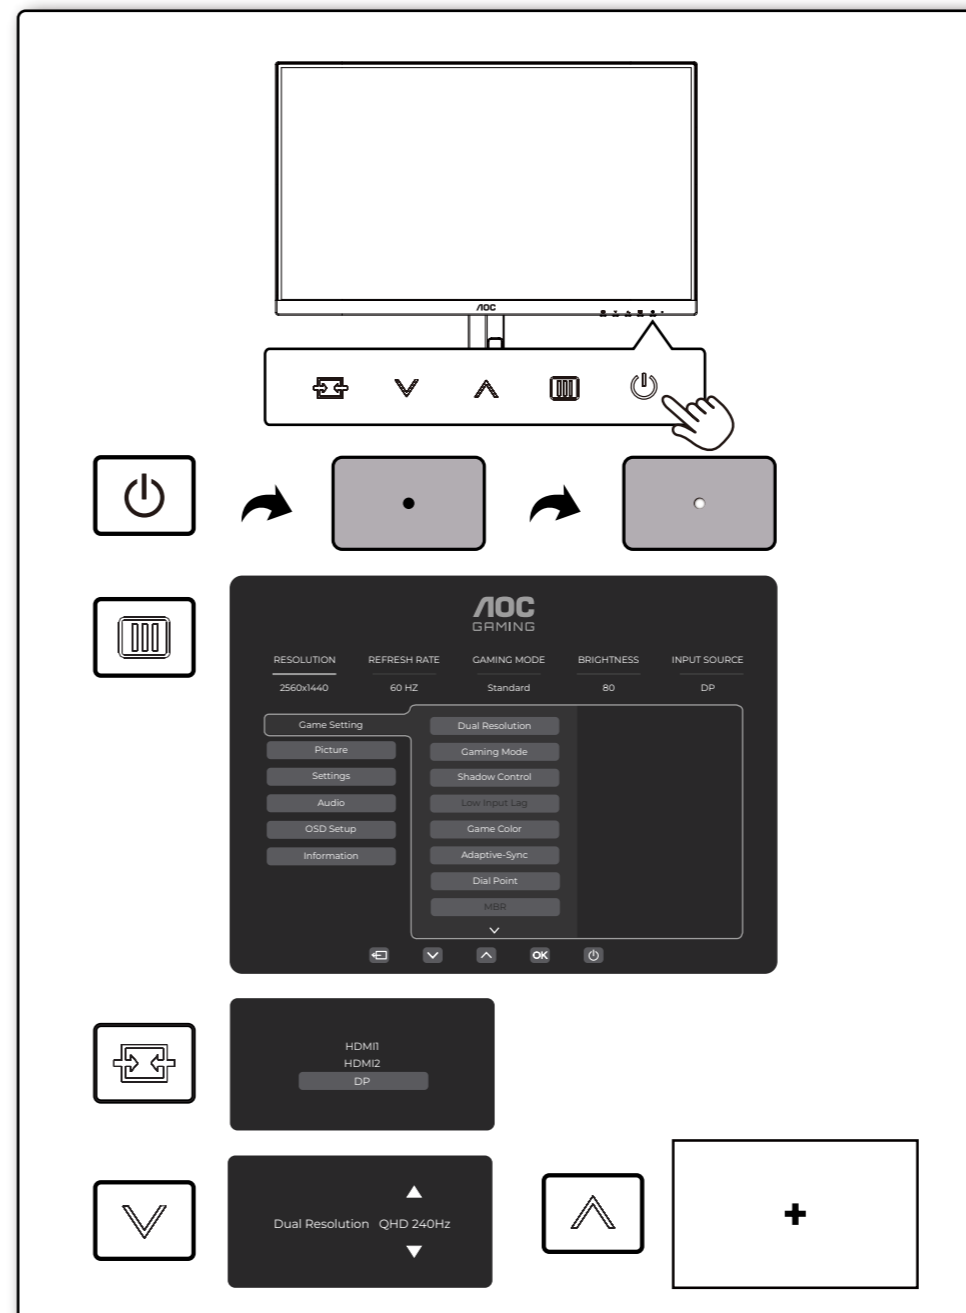

HDMI
HIGH DEFINITION MULTIMEDIA INTERFACE

Q41G27M3615A12

Product information for EU/UK Energy

AOC GAMING

QUICK START GUIDE

CQ27G4Z2

AOC GAMING MONITOR

©2026 AOC. All rights reserved. WWW.AOC.COM

*Different according to countries/regions
Display design may differ from that illustrated

1

2

3

4

General Specification

Panel	Model Name	CQ27G4Z2		
	Driving System	TFT Color LCD		
	Viewable Image Size	68.5cm diagonal(27" Wide Screen)		
Others	Pixel Pitch	0.2331mm(H) x 0.2331mm(V)		
	Horizontal Scan Range	HD:30k~230kHz (HDMI)		
		30k~310kHz (DisplayPort)		
		QHD:30k~230kHz (HDMI)		
	Horizontal Scan Size(Maximum)	30k~400kHz (DisplayPort)		
		596.736mm		
	Vertical Scan Range	HD:48~280Hz (HDMI)		
		48~400Hz (DisplayPort)		
		QHD:48~144Hz (HDMI)		
	Vertical Scan Size(Maximum)	48~260Hz (DisplayPort)		
335.664mm				
Max Resolution	HD:1280x720@280Hz (HDMI)			
	1280x720@400Hz (DisplayPort)			
	QHD:2560x1440@144Hz (HDMI)			
Plug & Play	2560x1440@260Hz* (DisplayPort)			
	VESA DDC2B/CI			
Power Source	100-240V~ 50/60Hz 1.5A			
	Power Consumption	Typical (default brightness and contrast)	25W	
Max. (brightness =100, contrast =100)		≤ 51W		
Standby Mode		≤ 0.5W		
Dimensions (with stand)	611.5x(396.4~516.4)x239.4mm(WxHxD)			
	Net Weight	5.37kg		
Physical Characteristics	Connector Type	HDMIx2/DisplayPort/Earphone		
	Signal Cable Type	Detachable		
Environmental	Temperature	Operating	0°C~ 40°C	
		Non-Operating	-25°C~55°C	
	Humidity	Operating	10%~85% (Non-Condensing)	
		Non-Operating	5%~93% (Non-Condensing)	
Altitude	Operating	0m~5000m (0ft~16404ft)		
	Non-Operating	0m~12192m (0ft~40000ft)		