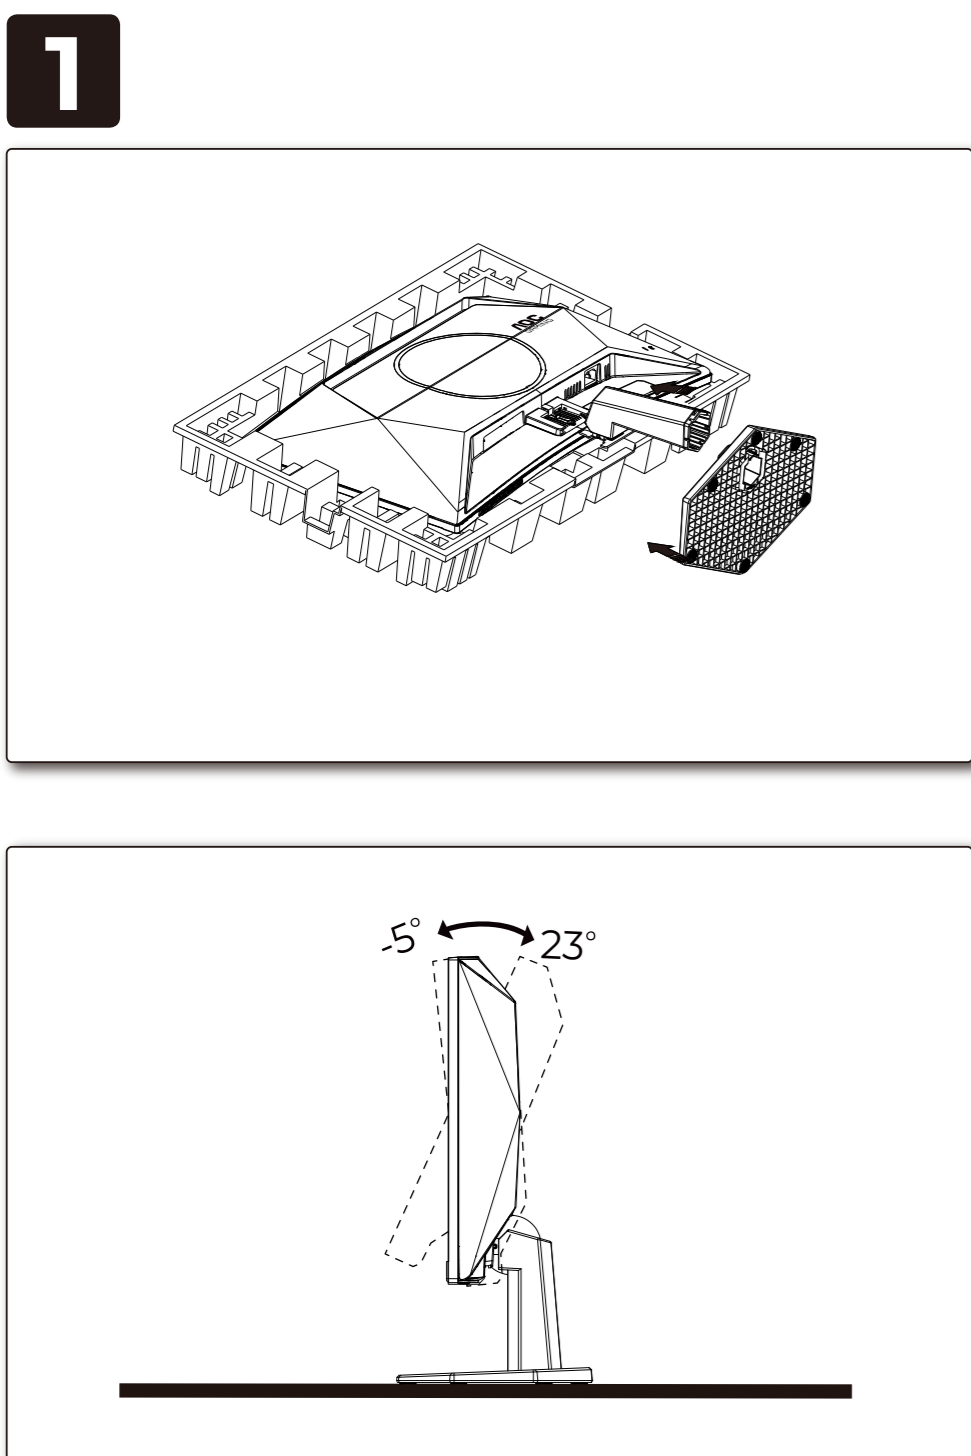

Find your product and get support

 Europe https://aoc.com/uk/support	 Россия https://aoc.com/ru/support
 Australia https://au.aoc.com/user_manual	 Hong Kong S.A.R. https://hk.aoc.com/user_manual
 中國台灣 https://tw.aoc.com/user_manual	 Indonesia https://id.aoc.com/user_manual
 日本 https://jp.aoc.com/user_manual	 한국 https://kr.aoc.com/user_manual
 Malaysia https://my.aoc.com/user_manual	 Myanmar https://mm.aoc.com/user_manual
 New Zealand https://nz.aoc.com/user_manual	 Philippines https://ph.aoc.com/user_manual

 Singapore https://sg.aoc.com/user_manual	 ประเทศไทย https://th.aoc.com/user_manual
 Việt Nam https://vn.aoc.com/user_manual	 Middle East https://me.aoc.com/user_manual
 South Africa https://za.aoc.com/user_manual	 Brasil https://aoc.portaltv.com.br/
 India https://aoc.com/in-en/support	 US https://aoc.com/us/support
 Canada https://aoc.com/ca-en/support	

HDMI
HIGH-DEFINITION MULTIMEDIA INTERFACE

Product information for EU/UK Energy Q41G24M161571C

AOC GAMING

QUICK START GUIDE

C24G42E

AOC GAMING MONITOR

©2025 AOC. All rights reserved. WWW.AOC.COM

*Different according to countries/regions
Display design may differ from that illustrated

4

General Specification

Panel	Model Name	C24G42E	
	Driving System	TFT Color LCD	
	Viewable Image Size	59.8cm diagonal(23.6" Wide Screen)	
	Pixel Pitch	0.27156mm(H) x 0.27156mm(V)	
Others	Horizontal Scan Range	48k-180kHz	
	Horizontal Scan Size(Maximum)	521.39mm	
	Vertical Scan Range	30-200Hz	
	Vertical Scan Size(Maximum)	293.28mm	
	Max Resolution	1920x1080@180Hz	
	Plug & Play	VESA DDC2B/C1	
	Power Source	100-240V~, 50/60Hz, 1.5A	
	Power Consumption	Typical Setting*	20W
		Max. (brightness =100, contrast =100)	≤ 37W
		Standby Mode	≤ 0.3W
Dimensions(with stand)	536.7X422.6X193.9mm(WxHxD)		
Net Weight	3.18kg		
Physical Characteristics	Connector Type	HDMI1/HDMI2/DisplayPort/Earphone	
	Signal Cable Type	Detachable	
Environmental	Temperature	Operating	0°C~40°C
		Non-Operating	-25°C~55°C
	Humidity	Operating	10%~85% (Non-Condensing)
		Non-Operating	5%~93% (Non-Condensing)
	Altitude	Operating	0m~5000m (0ft~16404ft)
		Non-Operating	0m~12192m (0ft~40000ft)

Note:
*Typical power consumption is measured in high-performance mode. (as defined by the manufacturer)