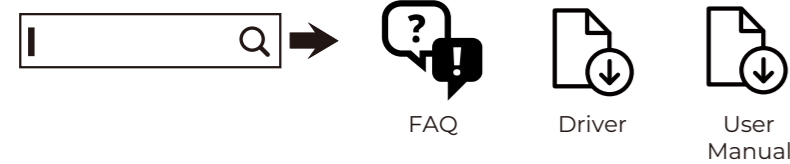

Find your product and get support

 Europe https://aoc.com/uk/support	 Россия https://aoc.com/ru/support
 Australia https://au.aoc.com/user_manual	 Hong Kong S.A.R. https://hk.aoc.com/user_manual
 中國台灣 https://tw.aoc.com/user_manual	 Indonesia https://id.aoc.com/user_manual
 日本 https://jp.aoc.com/user_manual	 한국 https://kr.aoc.com/user_manual
 Malaysia https://my.aoc.com/user_manual	 Myanmar https://mm.aoc.com/user_manual
 New Zealand https://nz.aoc.com/user_manual	 Philippines https://ph.aoc.com/user_manual

 Singapore https://sg.aoc.com/user_manual	 ประเทศไทย https://th.aoc.com/user_manual
 Việt Nam https://vn.aoc.com/user_manual	 Middle East https://me.aoc.com/user_manual
 South Africa https://za.aoc.com/user_manual	 Brasil https://aoc.portaltv.com.br/
 India https://aoc.com/in-en/support	 US https://aoc.com/us/support
 Canada https://aoc.com/ca-en/support	

HDMI
HIGH-DEFINITION MULTIMEDIA INTERFACE

Product information for EU/UK Energy Q41G24M161571C

AOC GAMING

QUICK START GUIDE

C24G42E

AOC GAMING MONITOR

©2025 AOC. All rights reserved. WWW.AOC.COM

*Different according to countries/regions
Display design may differ from that illustrated