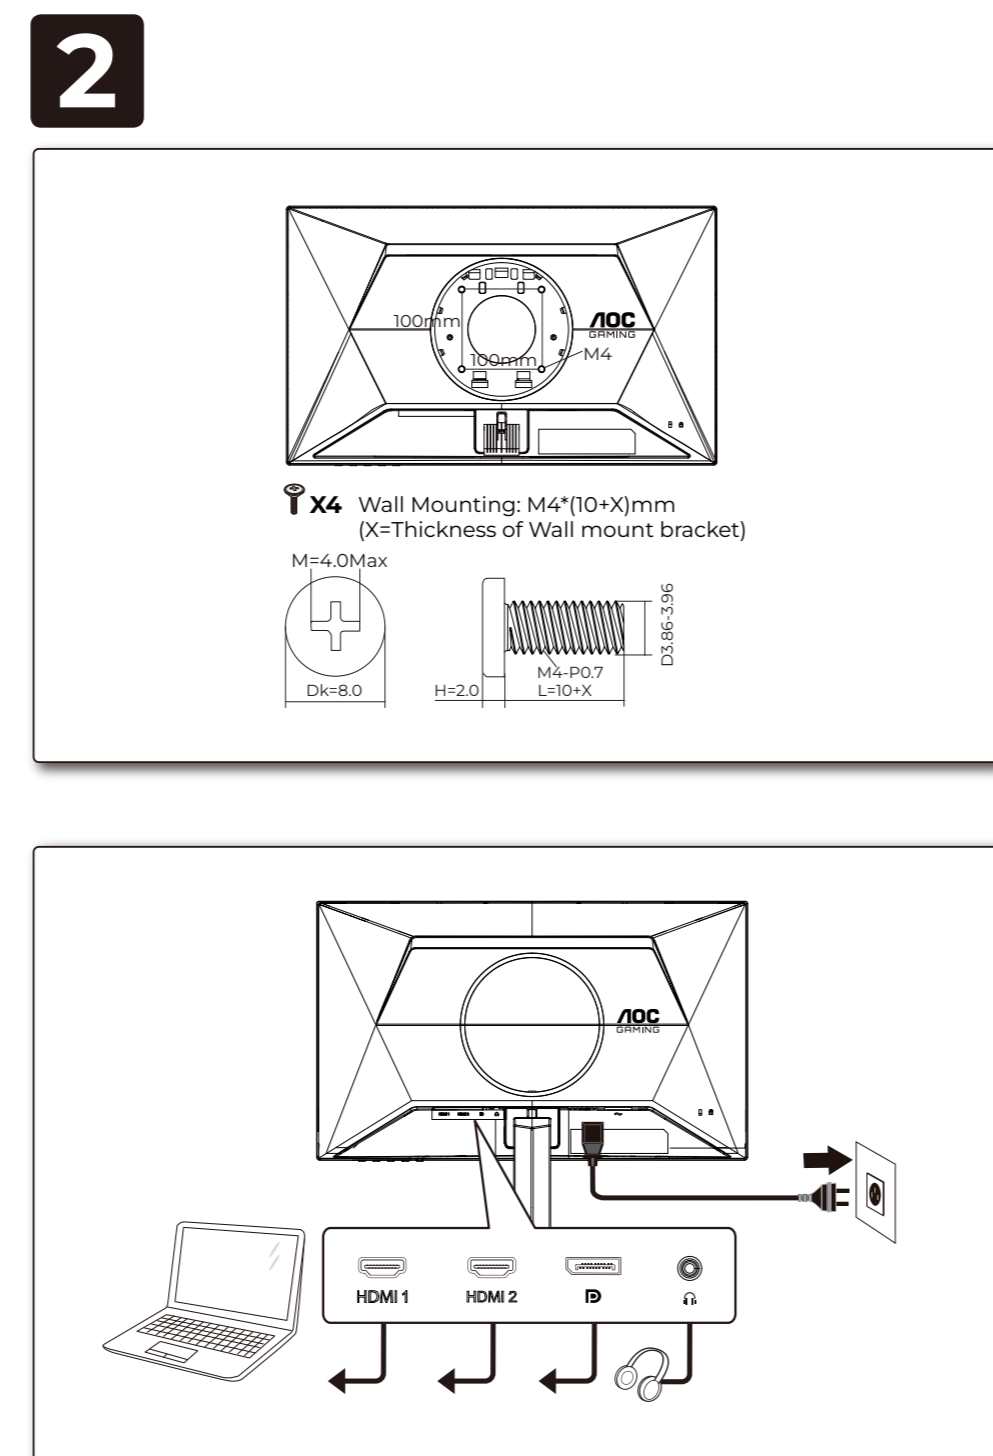

Find your product and get support

 Europe https://aoc.com/uk/support	 Россия https://aoc.com/ru/support
 Australia https://au.aoc.com/user_manual	 Hong Kong S.A.R. https://hk.aoc.com/user_manual
 中國台灣 https://tw.aoc.com/user_manual	 Indonesia https://id.aoc.com/user_manual
 日本 https://jp.aoc.com/user_manual	 한국 https://kr.aoc.com/user_manual
 Malaysia https://my.aoc.com/user_manual	 Myanmar https://mm.aoc.com/user_manual
 New Zealand https://nz.aoc.com/user_manual	 Philippines https://ph.aoc.com/user_manual

 Singapore https://sg.aoc.com/user_manual	 ประเทศไทย https://th.aoc.com/user_manual
 Việt Nam https://vn.aoc.com/user_manual	 Middle East https://me.aoc.com/user_manual
 South Africa https://za.aoc.com/user_manual	 Brasil https://aoc.portaltv.com.br/
 India https://aoc.com/in-en/support	 US https://aoc.com/us/support
 Canada https://aoc.com/ca-en/support	

HDMI
HIGH-DEFINITION MULTIMEDIA INTERFACE

Product information for EU/UK Energy Q41G24M161571C

AOC GAMING

QUICK START GUIDE

C24G42E

AOC GAMING MONITOR

©2025 AOC. All rights reserved. WWW.AOC.COM

*Different according to countries/regions
Display design may differ from that illustrated

4

General Specification

Panel	Model Name	C24G42E	
	Driving System	TFT Color LCD	
	Viewable Image Size	59.8cm diagonal(23.6" Wide Screen)	
	Pixel Pitch	0.27156mm(H) x 0.27156mm(V)	
Others	Horizontal Scan Range	48k-180kHz	
	Horizontal Scan Size(Maximum)	521.39mm	
	Vertical Scan Range	30-200Hz	
	Vertical Scan Size(Maximum)	293.28mm	
	Max Resolution	1920x1080@180Hz	
	Plug & Play	VESA DDC2B/C1	
	Power Source	100-240V~, 50/60Hz, 1.5A	
	Power Consumption	Typical Setting*	20W
		Max. (brightness =100, contrast =100)	≤ 37W
		Standby Mode	≤ 0.3W
Dimensions(with stand)	536.7X422.6X193.9mm(WxHxD)		
Net Weight	3.18kg		
Physical Characteristics	Connector Type	HDMI1/HDMI2/DisplayPort/Earphone	
	Signal Cable Type	Detachable	
Environmental	Temperature	Operating	0°C~40°C
		Non-Operating	-25°C~55°C
	Humidity	Operating	10%~85% (Non-Condensing)
		Non-Operating	5%~93% (Non-Condensing)
	Altitude	Operating	0m~5000m (0ft~16404ft)
		Non-Operating	0m~12192m (0ft~40000ft)

Note:
*Typical power consumption is measured in high-performance mode. (as defined by the manufacturer)