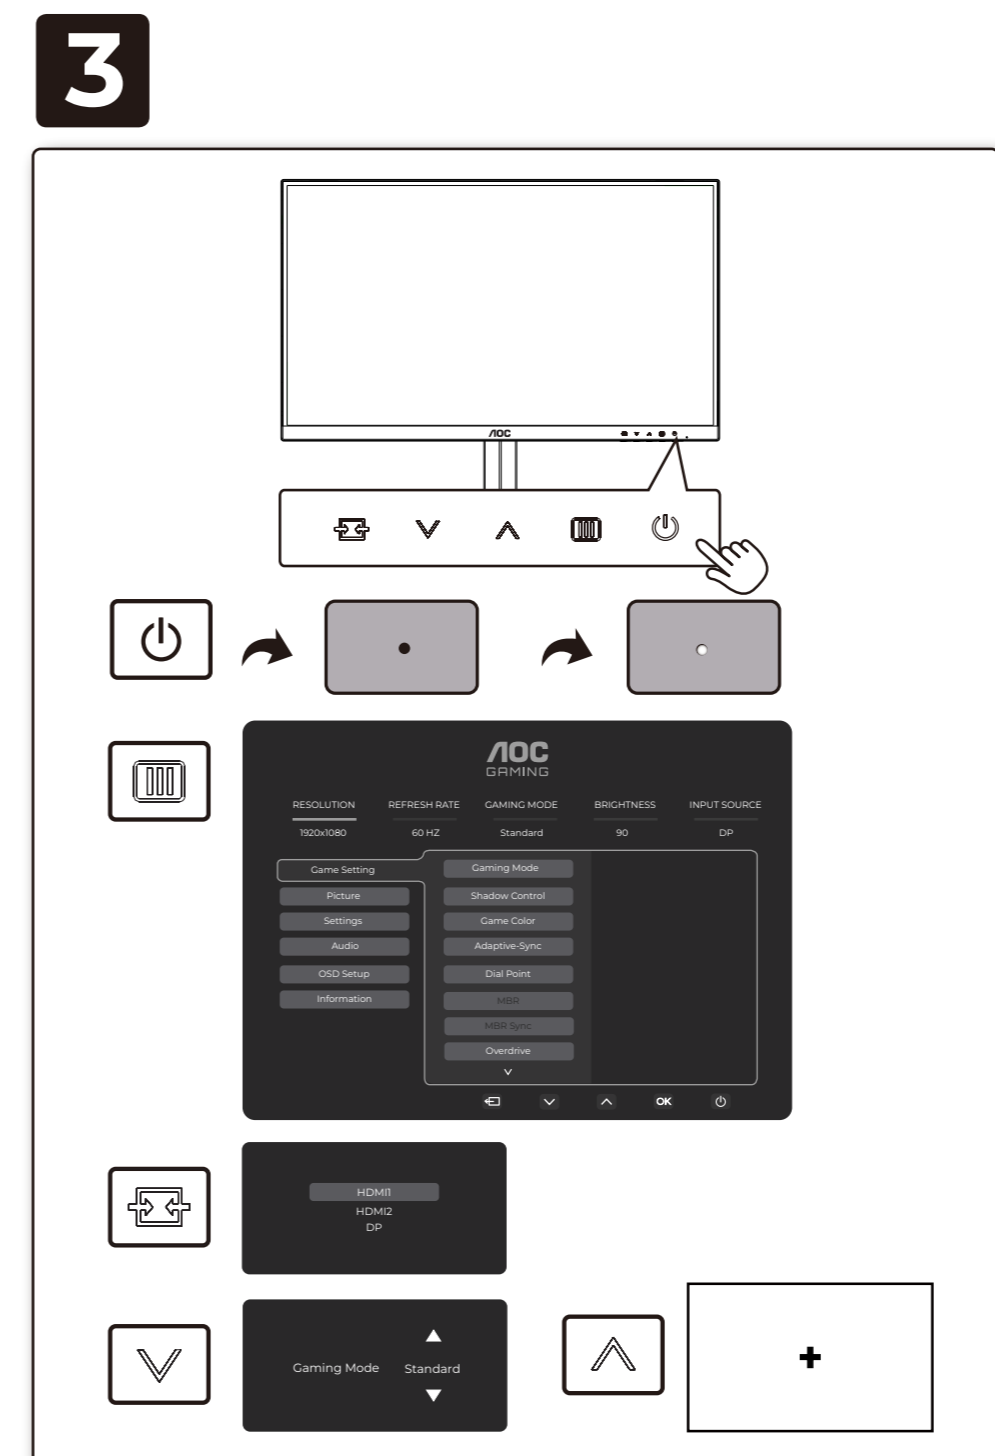

Find your product and get support

 Europe https://aoc.com/uk/support	 Россия https://aoc.com/ru/support
 Australia https://au.aoc.com/user_manual	 Hong Kong S.A.R. https://hk.aoc.com/user_manual
 中國台灣 https://tw.aoc.com/user_manual	 Indonesia https://id.aoc.com/user_manual
 日本 https://jp.aoc.com/user_manual	 한국 https://kr.aoc.com/user_manual
 Malaysia https://my.aoc.com/user_manual	 Myanmar https://mm.aoc.com/user_manual
 New Zealand https://nz.aoc.com/user_manual	 Philippines https://ph.aoc.com/user_manual

 Singapore https://sg.aoc.com/user_manual	 ประเทศไทย https://th.aoc.com/user_manual
 Việt Nam https://vn.aoc.com/user_manual	 Middle East https://me.aoc.com/user_manual
 South Africa https://za.aoc.com/user_manual	 Brasil https://aoc.portaltv.com.br/
 India https://aoc.com/in-en/support	 US https://aoc.com/us/support
 Canada https://aoc.com/ca-en/support	

HDMI
HIGH-DEFINITION MULTIMEDIA INTERFACE

Product information for EU/UK Energy Q41G24M161571C

AOC GAMING

QUICK START GUIDE

C24G42E

AOC GAMING MONITOR

©2025 AOC. All rights reserved. WWW.AOC.COM

*Different according to countries/regions
Display design may differ from that illustrated

4

General Specification

Panel	Model Name	C24G42E	
	Driving System	TFT Color LCD	
	Viewable Image Size	59.8cm diagonal(23.6" Wide Screen)	
	Pixel Pitch	0.27156mm(H) x 0.27156mm(V)	
Others	Horizontal Scan Range	48k-180kHz	
	Horizontal Scan Size(Maximum)	521.39mm	
	Vertical Scan Range	30-200Hz	
	Vertical Scan Size(Maximum)	293.28mm	
	Max Resolution	1920x1080@180Hz	
	Plug & Play	VESA DDC2B/C1	
	Power Source	100-240V~, 50/60Hz, 1.5A	
	Power Consumption	Typical Setting*	20W
		Max. (brightness =100, contrast =100)	≤ 37W
		Standby Mode	≤ 0.3W
Dimensions(with stand)	536.7X422.6X193.9mm(WxHxD)		
Net Weight	3.18kg		
Physical Characteristics	Connector Type	HDMI1/HDMI2/DisplayPort/Earphone	
	Signal Cable Type	Detachable	
Environmental	Temperature	Operating	0°C~40°C
		Non-Operating	-25°C~55°C
	Humidity	Operating	10%~85% (Non-Condensing)
		Non-Operating	5%~93% (Non-Condensing)
	Altitude	Operating	0m~5000m (0ft~16404ft)
		Non-Operating	0m~12192m (0ft~40000ft)

Note:
*Typical power consumption is measured in high-performance mode. (as defined by the manufacturer)