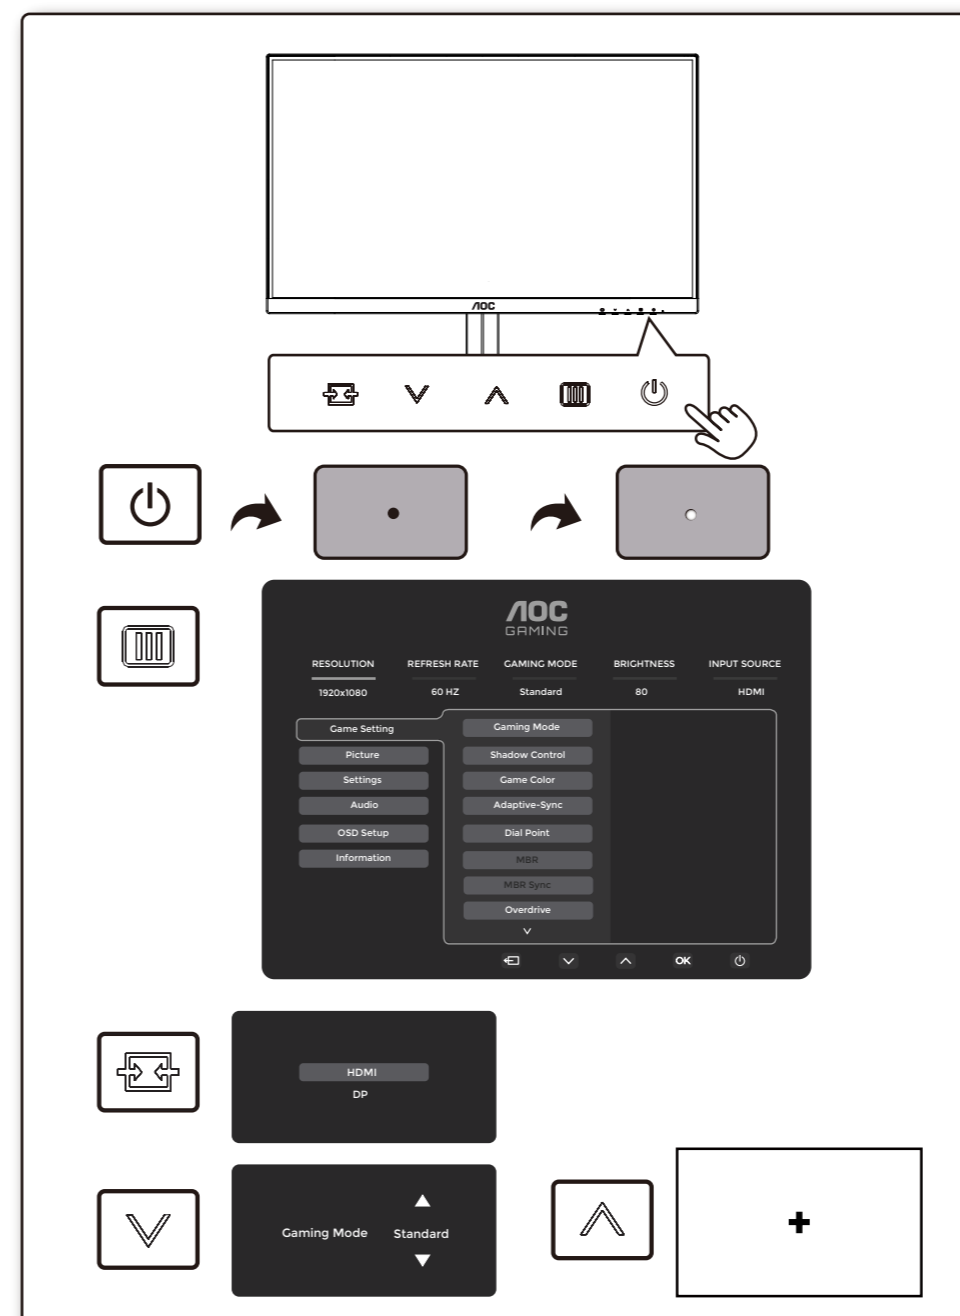

- Singapore**
https://sg.aoc.com/user_manual
 - ประเทศไทย**
https://th.aoc.com/user_manual
 - Việt Nam**
https://vn.aoc.com/user_manual
 - Middle East**
https://me.aoc.com/user_manual
 - South Africa**
https://za.aoc.com/user_manual
 - Brasil**
<https://aoc.portaltv.com.br/>
 - India**
<https://aoc.com/in-en/support>
 - US**
<https://aoc.com/us/support>
 - Canada**
<https://aoc.com/ca-en/support>
- HDMI**
HIGH DEFINITION MULTIMEDIA INTERFACE
- Product information for EU/UK Energy
- Q41G27M2615A60**

QUICK START GUIDE

C27G42ZE

AOC GAMING MONITOR

©2025 AOC. All rights reserved. WWW.AOC.COM

Monitor **Stand** **Base**

Quick Start Guide **Warranty Card** **Power Cable**

HDMI Cable **DisplayPort Cable**

*Different according to countries/regions
Display design may differ from that illustrated

1

2

3

4

General Specification

Panel	Model Name	C27G42ZE		
	Driving System	TFT Color LCD		
	Viewable Image Size	68.6cm diagonal(27" Wide Screen)		
	Pixel Pitch	0.3114mm(H) x 0.3114mm(V)		
Others	Horizontal Scan Range	30k-290kHz		
	Horizontal Scan Size(Maximum)	597.888mm		
	Vertical Scan Range	48-260Hz		
	Vertical Scan Size(Maximum)	336.312mm		
	Max Resolution	1920x1080@260Hz*		
	Plug & Play	VESA DDC2B/CI		
	Power Source	100-240V~ 50/60Hz 1.5A		
	Power Consumption	Typical (default brightness and contrast)	21W	
		Max. (brightness =100, contrast =100)	≤ 37W	
	Dimensions(with stand)	Standby Mode	≤ 0.3W	
Net Weight		4.55kg		
Physical Characteristics	Connector Type	HDMI/DisplayPort/Earphone		
	Signal Cable Type	Detachable		
Environmental	Temperature	Operating	0°C~ 40°C	
		Non-Operating	-25°C~55°C	
	Humidity	Operating	10%~85% (Non-Condensing)	
		Non-Operating	5%~93% (Non-Condensing)	
	Altitude	Operating	0m~5000m (0ft~16404ft)	
		Non-Operating	0m~12192m (0ft~40000ft)	