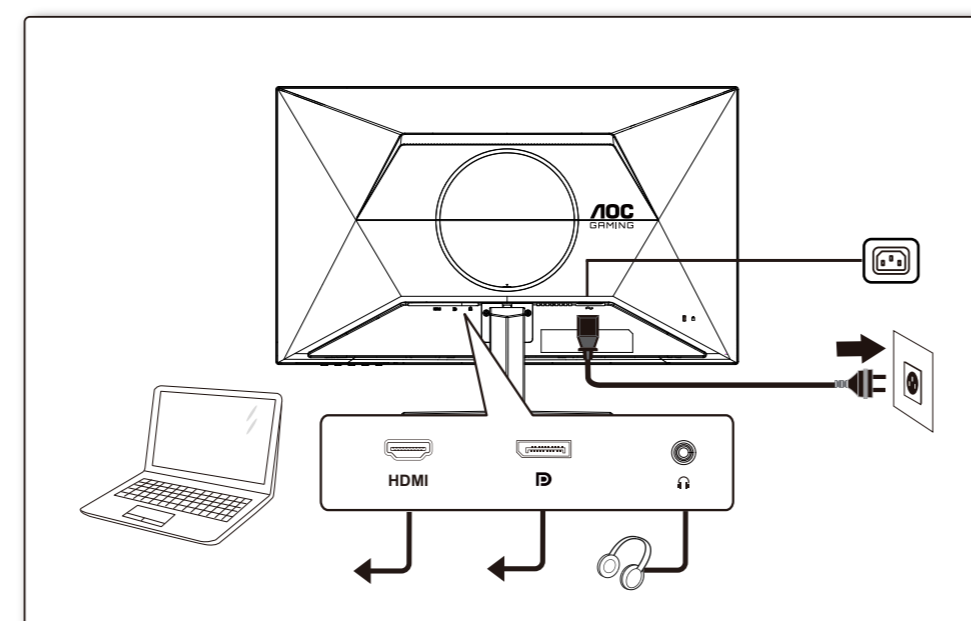

QUICK START GUIDE

C27G42ZE

AOC GAMING MONITOR

©2025 AOC. All rights reserved. WWW.AOC.COM

Monitor **Stand** **Base**

Quick Start Guide **Warranty Card** **Power Cable**

HDMI Cable **DisplayPort Cable**

*Different according to countries/regions
Display design may differ from that illustrated

1

2

3

4

General Specification

Panel	Model Name	C27G42ZE		
	Driving System	TFT Color LCD		
	Viewable Image Size	68.6cm diagonal(27" Wide Screen)		
	Pixel Pitch	0.3114mm(H) x 0.3114mm(V)		
Others	Horizontal Scan Range	30k-290kHz		
	Horizontal Scan Size(Maximum)	597.888mm		
	Vertical Scan Range	48-260Hz		
	Vertical Scan Size(Maximum)	336.312mm		
	Max Resolution	1920x1080@260Hz*		
	Plug & Play	VESA DDC2B/CI		
	Power Source	100-240V~ 50/60Hz 1.5A		
	Power Consumption	Typical (default brightness and contrast)	21W	
		Max. (brightness =100, contrast =100)	≤ 37W	
	Dimensions(with stand)	Standby Mode	≤ 0.3W	
Net Weight		4.55kg		
Physical Characteristics	Connector Type	HDMI/DisplayPort/Earphone		
	Signal Cable Type	Detachable		
Environmental	Temperature	Operating	0°C~ 40°C	
		Non-Operating	-25°C~55°C	
	Humidity	Operating	10%~85% (Non-Condensing)	
		Non-Operating	5%~93% (Non-Condensing)	
	Altitude	Operating	0m~5000m (0ft~16404ft)	
		Non-Operating	0m~12192m (0ft~40000ft)	