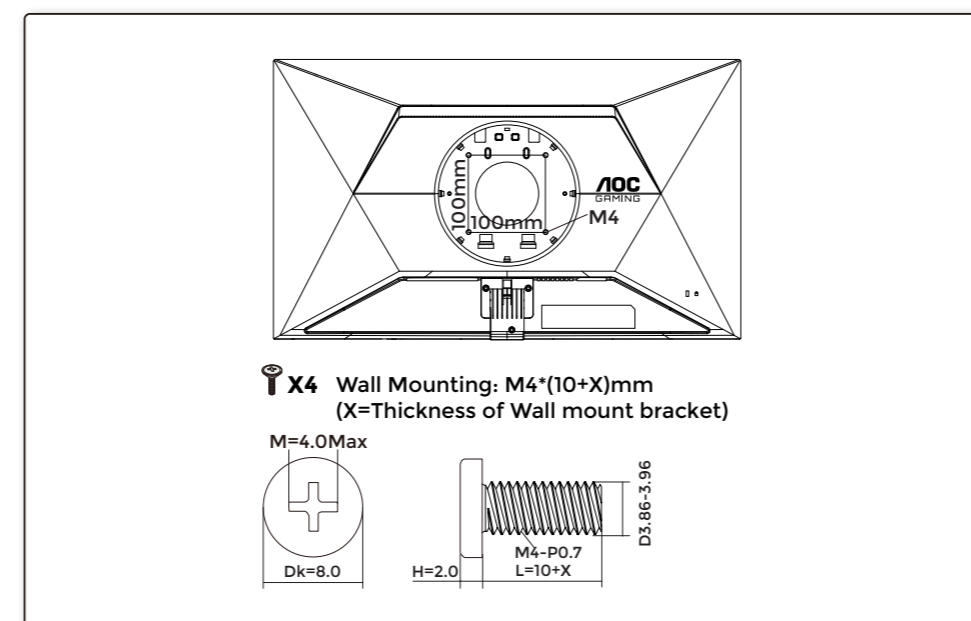

QUICK START GUIDE

C27G42ZE

AOC GAMING MONITOR

©2025 AOC. All rights reserved. WWW.AOC.COM

Monitor **Stand** **Base**

Quick Start Guide **Warranty Card** **Power Cable**

HDMI Cable **DisplayPort Cable**

*Different according to countries/regions
Display design may differ from that illustrated

1

2

3

4

General Specification

Panel	Model Name	C27G42ZE		
	Driving System	TFT Color LCD		
	Viewable Image Size	68.6cm diagonal(27" Wide Screen)		
	Pixel Pitch	0.3114mm(H) x 0.3114mm(V)		
Others	Horizontal Scan Range	30k-290kHz		
	Horizontal Scan Size(Maximum)	597.888mm		
	Vertical Scan Range	48-260Hz		
	Vertical Scan Size(Maximum)	336.312mm		
	Max Resolution	1920x1080@260Hz*		
	Plug & Play	VESA DDC2B/CI		
	Power Source	100-240V~ 50/60Hz 1.5A		
	Power Consumption	Typical (default brightness and contrast)	21W	
		Max. (brightness =100, contrast =100)	≤ 37W	
	Dimensions(with stand)	Standby Mode	≤ 0.3W	
Net Weight		4.55kg		
Physical Characteristics	Connector Type	HDMI/DisplayPort/Earphone		
	Signal Cable Type	Detachable		
Environmental	Temperature	Operating	0°C~ 40°C	
		Non-Operating	-25°C~55°C	
	Humidity	Operating	10%~85% (Non-Condensing)	
		Non-Operating	5%~93% (Non-Condensing)	
	Altitude	Operating	0m~5000m (0ft~16404ft)	
		Non-Operating	0m~12192m (0ft~40000ft)	