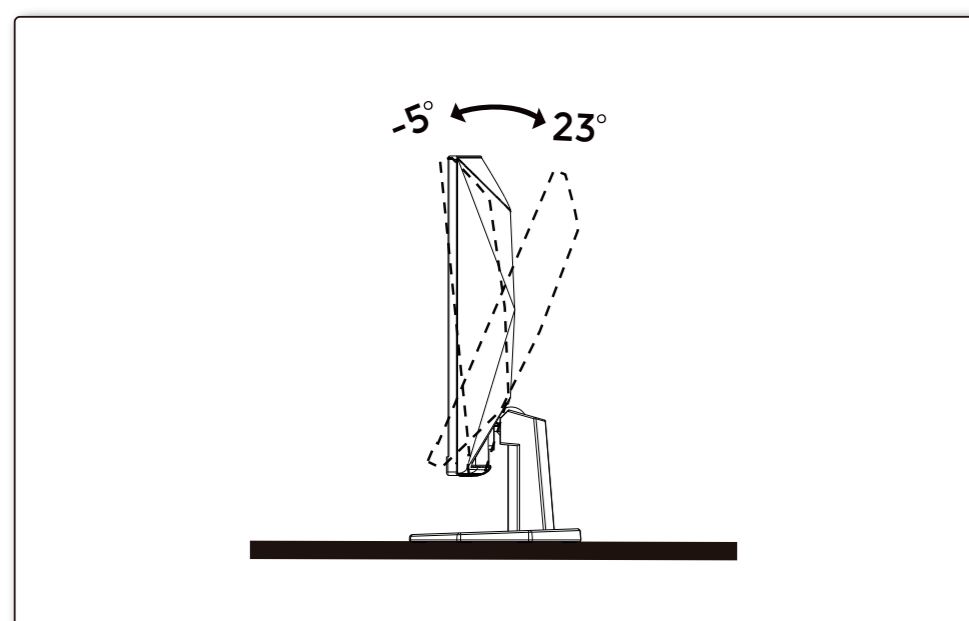

QUICK START GUIDE

C27G42ZE

AOC GAMING MONITOR

©2025 AOC. All rights reserved. WWW.AOC.COM

Monitor **Stand** **Base**

Quick Start Guide **Warranty Card** **Power Cable**

HDMI Cable **DisplayPort Cable**

*Different according to countries/regions
Display design may differ from that illustrated

1

2

3

4

General Specification

Panel	Model Name	C27G42ZE		
	Driving System	TFT Color LCD		
	Viewable Image Size	68.6cm diagonal(27" Wide Screen)		
	Pixel Pitch	0.3114mm(H) x 0.3114mm(V)		
Others	Horizontal Scan Range	30k-290kHz		
	Horizontal Scan Size(Maximum)	597.888mm		
	Vertical Scan Range	48-260Hz		
	Vertical Scan Size(Maximum)	336.312mm		
	Max Resolution	1920x1080@260Hz*		
	Plug & Play	VESA DDC2B/CI		
	Power Source	100-240V~ 50/60Hz 1.5A		
	Power Consumption	Typical (default brightness and contrast)	21W	
		Max. (brightness =100, contrast =100)	≤ 37W	
	Dimensions(with stand)	Standby Mode	≤ 0.3W	
Net Weight		4.55kg		
Physical Characteristics	Connector Type	HDMI/DisplayPort/Earphone		
	Signal Cable Type	Detachable		
Environmental	Temperature	Operating	0°C~ 40°C	
		Non-Operating	-25°C~55°C	
	Humidity	Operating	10%~85% (Non-Condensing)	
		Non-Operating	5%~93% (Non-Condensing)	
	Altitude	Operating	0m~5000m (0ft~16404ft)	
		Non-Operating	0m~12192m (0ft~40000ft)	