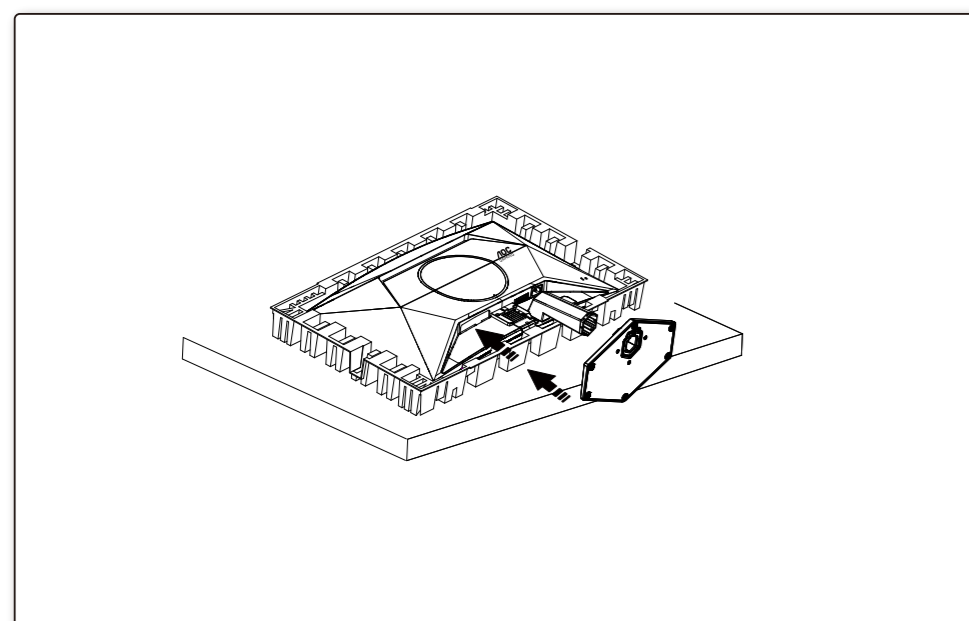

QUICK START GUIDE

C27G42ZE

AOC GAMING MONITOR

©2025 AOC. All rights reserved. WWW.AOC.COM

Monitor **Stand** **Base**

Quick Start Guide **Warranty Card** **Power Cable**

HDMI Cable **DisplayPort Cable**

*Different according to countries/regions
Display design may differ from that illustrated

1

2

3

4

General Specification

Panel	Model Name	C27G42ZE		
	Driving System	TFT Color LCD		
	Viewable Image Size	68.6cm diagonal(27" Wide Screen)		
	Pixel Pitch	0.3114mm(H) x 0.3114mm(V)		
Others	Horizontal Scan Range	30k-290kHz		
	Horizontal Scan Size(Maximum)	597.888mm		
	Vertical Scan Range	48-260Hz		
	Vertical Scan Size(Maximum)	336.312mm		
	Max Resolution	1920x1080@260Hz*		
	Plug & Play	VESA DDC2B/CI		
	Power Source	100-240V~ 50/60Hz 1.5A		
	Power Consumption	Typical (default brightness and contrast)	21W	
		Max. (brightness =100, contrast =100)	≤ 37W	
	Dimensions(with stand)	Standby Mode	≤ 0.3W	
Net Weight		4.55kg		
Physical Characteristics	Connector Type	HDMI/DisplayPort/Earphone		
	Signal Cable Type	Detachable		
Environmental	Temperature	Operating	0°C~ 40°C	
		Non-Operating	-25°C~55°C	
	Humidity	Operating	10%~85% (Non-Condensing)	
		Non-Operating	5%~93% (Non-Condensing)	
	Altitude	Operating	0m~5000m (0ft~16404ft)	
		Non-Operating	0m~12192m (0ft~40000ft)	