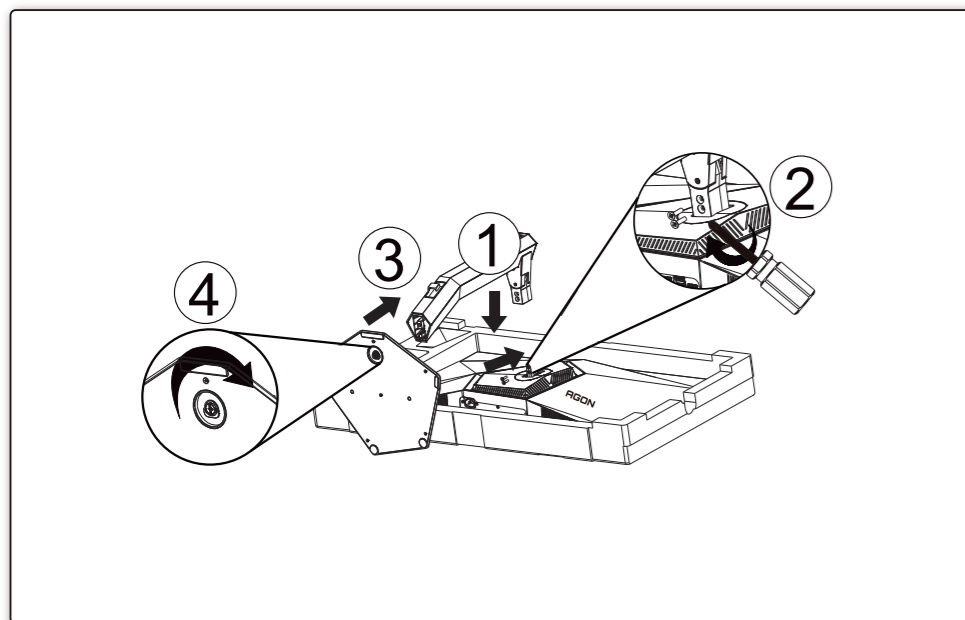

Find your product and get support

Europe
https://aoc.com/uk/support

Россия
https://aoc.com/ru/support

Australia
https://au.aoc.com/user_manual

Hong Kong S.A.R.
https://hk.aoc.com/user_manual

中國台灣
https://tw.aoc.com/user_manual

Indonesia
https://id.aoc.com/user_manual

日本
https://jp.aoc.com/user_manual

한국
https://kr.aoc.com/user_manual

Malaysia
https://my.aoc.com/user_manual

Myanmar
https://mm.aoc.com/user_manual

New Zealand
https://nz.aoc.com/user_manual

Philippines
https://ph.aoc.com/user_manual

Singapore
https://sg.aoc.com/user_manual

ประเทศไทย
https://th.aoc.com/user_manual

Việt Nam
https://vn.aoc.com/user_manual

Middle East
https://me.aoc.com/user_manual

South Africa
https://za.aoc.com/user_manual

Brasil
https://aoc.portaltpv.com.br/

India
https://aoc.com/in-en/support

US
https://aoc.com/us/support

Canada
https://aoc.com/ca-en/support

Product information for EU/UK Energy

Quick Start Guide

AG326UZD2

www.aoc.com
©2026 AOC.All Rights Reserved

*Different according to countries/regions
Display design may differ from that illustrated

1

2

3

4

General Specification