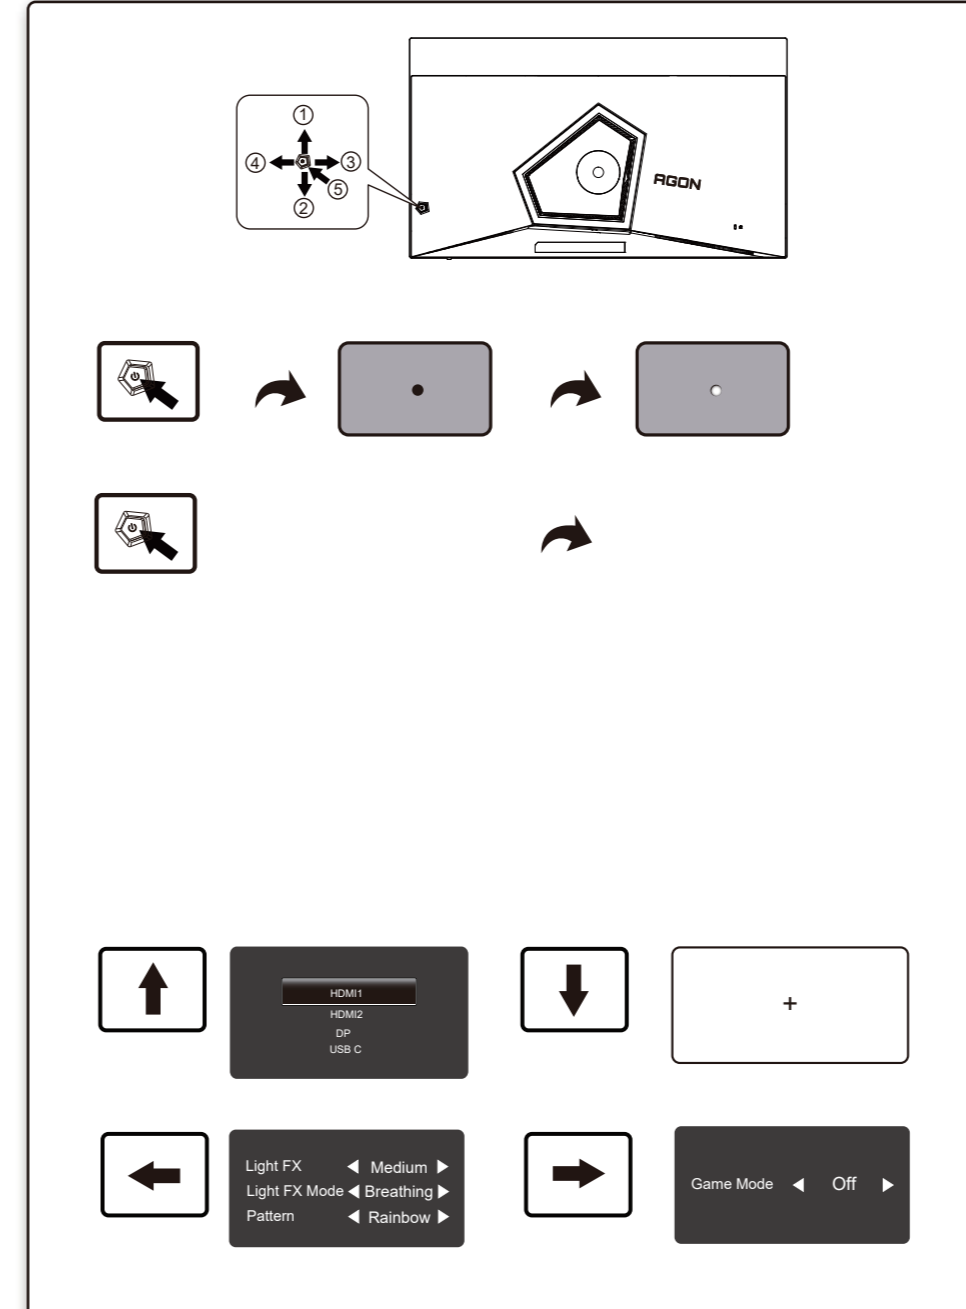

Quick Start Guide

AG326UZD2

www.aoc.com
©2026 AOC.All Rights Reserved

*Different according to countries/regions
Display design may differ from that illustrated

1

2

3

4

General Specification

Panel	Model Name	AG326UZD2	
	Driving System	OLED	
Others	Viewable Image Size	80.3cm diagonal(31.5" Wide Screen)	
	Pixel Pitch	0.1814mm(H) x 0.1814mm(V)	
	Horizontal Scan Range	30k~570kHz	
	Horizontal Scan Size(Maximum)	699.48mm	
	Vertical Scan Range	48~240Hz	
	Vertical Scan Size(Maximum)	394.73mm	
	Max Resolution	3840x2160@240Hz	
	Plug & Play	VESA DDC2B/CI	
	Power Source	100-240V~ 50/60Hz 3A	
	Power Consumption	Typical (default brightness and contrast)	123W
Max. (brightness =100, contrast =100)		≤ 290W	
Standby Mode		≤ 0.5W	
Dimensions(with stand)	717.3*(485.9-635.9)*316.8 (WxHxD)		
Net Weight	10.56kg		
Physical Characteristics	Connector Type	HDMIx2/DisplayPort/USB C/USB Upstream/USBx2(include 1 fast charge)/Earphone	
	Signal Cable Type	Detachable	
Environmental	Temperature	Operating	0°C~ 40°C
		Non-Operating	-25°C~55°C
	Humidity	Operating	10%~85% (Non-Condensing)
		Non-Operating	5%~93% (Non-Condensing)
Altitude	Operating	0m~5000m (0ft~16404ft)	
	Non-Operating	0m~12192m (0ft~40000ft)	