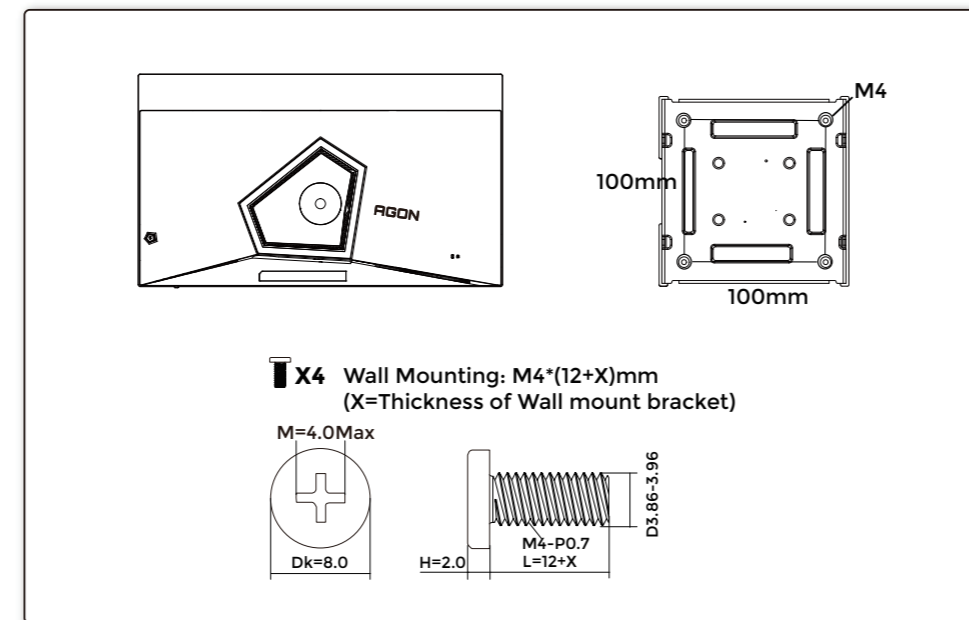

Find your product and get support

Europe
https://aoc.com/uk/support

Россия
https://aoc.com/ru/support

Australia
https://au.aoc.com/user_manual

Hong Kong S.A.R.
https://hk.aoc.com/user_manual

中國台灣
https://tw.aoc.com/user_manual

Indonesia
https://id.aoc.com/user_manual

日本
https://jp.aoc.com/user_manual

한국
https://kr.aoc.com/user_manual

Malaysia
https://my.aoc.com/user_manual

Myanmar
https://mm.aoc.com/user_manual

New Zealand
https://nz.aoc.com/user_manual

Philippines
https://ph.aoc.com/user_manual

Singapore
https://sg.aoc.com/user_manual

ประเทศไทย
https://th.aoc.com/user_manual

Việt Nam
https://vn.aoc.com/user_manual

Middle East
https://me.aoc.com/user_manual

South Africa
https://za.aoc.com/user_manual

Brasil
https://aoc.portaltpv.com.br/

India
https://aoc.com/in-en/support

US
https://aoc.com/us/support

Canada
https://aoc.com/ca-en/support

Product information for EU/UK Energy

Quick Start Guide

AG326UZD2

www.aoc.com
©2026 AOC.All Rights Reserved

*Different according to countries/regions
Display design may differ from that illustrated

1

2

3

4

General Specification