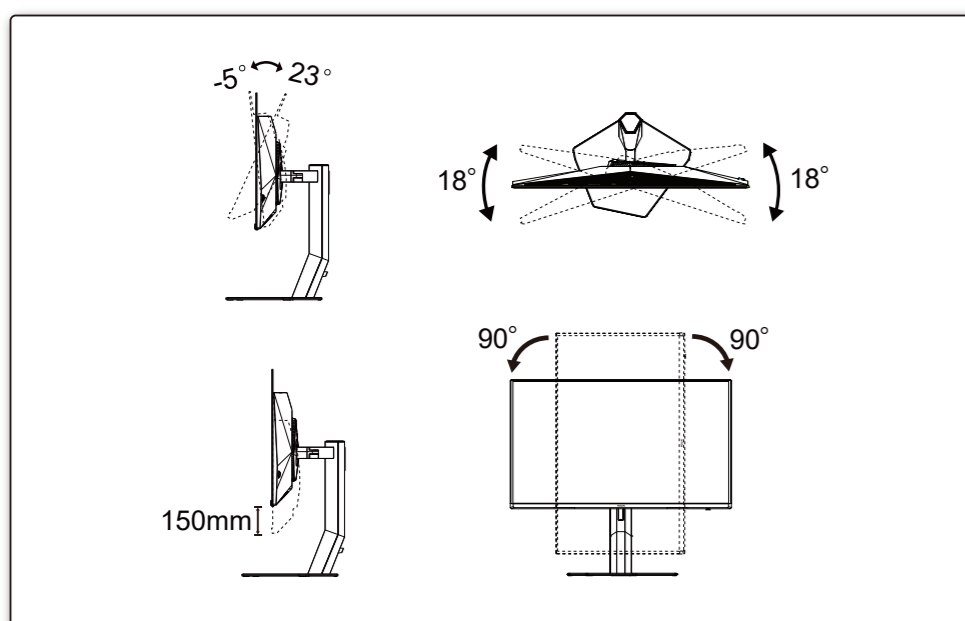

Find your product and get support

Europe
https://aoc.com/uk/support

Россия
https://aoc.com/ru/support

Australia
https://au.aoc.com/user_manual

Hong Kong S.A.R.
https://hk.aoc.com/user_manual

中國台灣
https://tw.aoc.com/user_manual

Indonesia
https://id.aoc.com/user_manual

日本
https://jp.aoc.com/user_manual

한국
https://kr.aoc.com/user_manual

Malaysia
https://my.aoc.com/user_manual

Myanmar
https://mm.aoc.com/user_manual

New Zealand
https://nz.aoc.com/user_manual

Philippines
https://ph.aoc.com/user_manual

Singapore
https://sg.aoc.com/user_manual

ประเทศไทย
https://th.aoc.com/user_manual

Việt Nam
https://vn.aoc.com/user_manual

Middle East
https://me.aoc.com/user_manual

South Africa
https://za.aoc.com/user_manual

Brasil
https://aoc.portaltpv.com.br/

India
https://aoc.com/in-en/support

US
https://aoc.com/us/support

Canada
https://aoc.com/ca-en/support

Product information for EU/UK Energy

Quick Start Guide

AG326UZD2

www.aoc.com
©2026 AOC.All Rights Reserved

*Different according to countries/regions
Display design may differ from that illustrated

1

2

3

4

General Specification