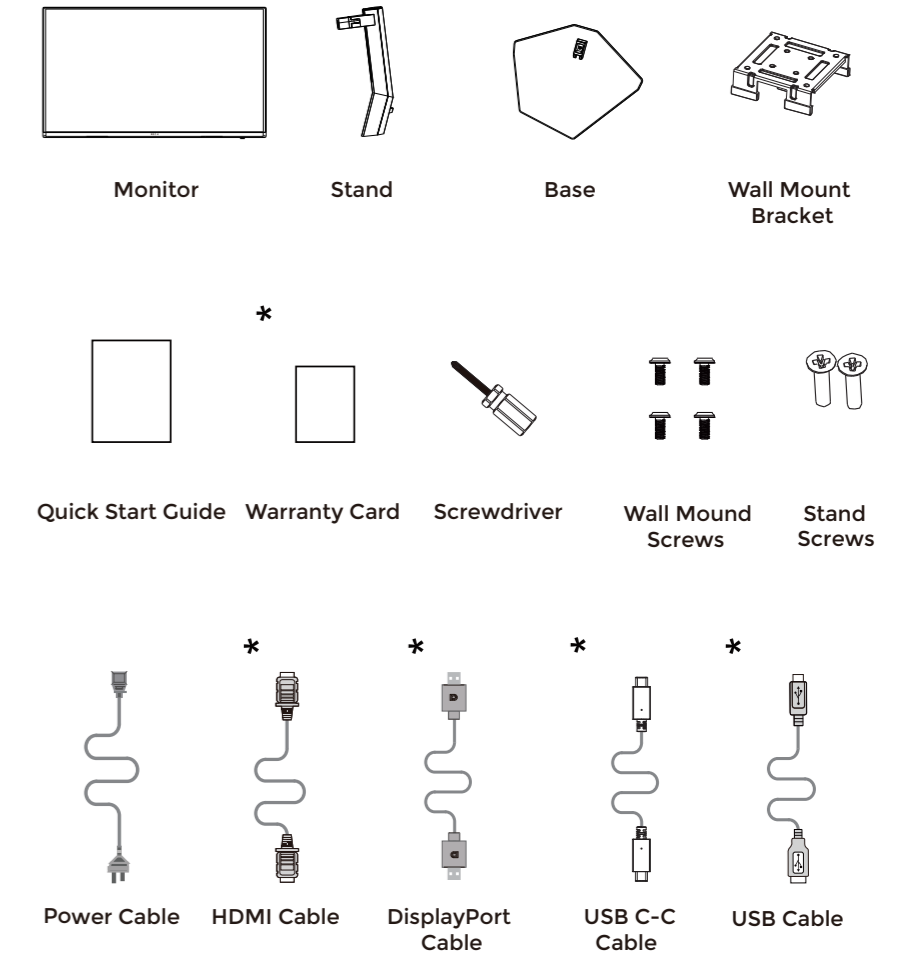

*Different according to countries/regions
Display design may differ from that illustrated

1