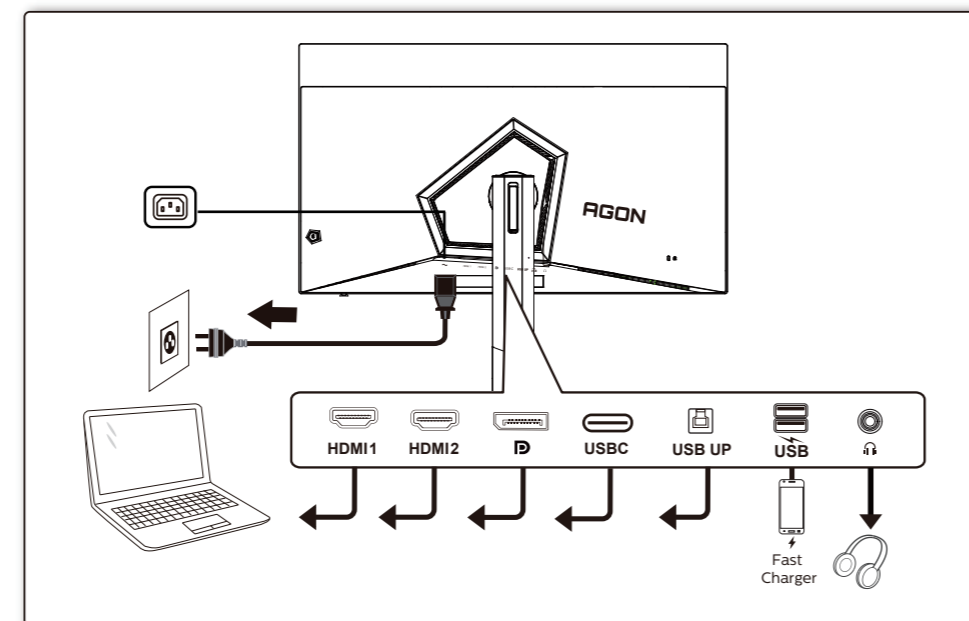

Quick Start Guide

AG326UZD2

www.aoc.com
©2026 AOC.All Rights Reserved

*Different according to countries/regions
Display design may differ from that illustrated

1

2

3

4

General Specification

Panel	Model Name	AG326UZD2	
	Driving System	OLED	
Others	Viewable Image Size	80.3cm diagonal(31.5" Wide Screen)	
	Pixel Pitch	0.1814mm(H) x 0.1814mm(V)	
	Horizontal Scan Range	30k~570kHz	
	Horizontal Scan Size(Maximum)	699.48mm	
	Vertical Scan Range	48~240Hz	
	Vertical Scan Size(Maximum)	394.73mm	
	Max Resolution	3840x2160@240Hz	
	Plug & Play	VESA DDC2B/CI	
	Power Source	100-240V~ 50/60Hz 3A	
	Power Consumption	Typical (default brightness and contrast)	123W
Max. (brightness =100, contrast =100)		≤ 290W	
Standby Mode		≤ 0.5W	
Dimensions(with stand)	717.3*(485.9-635.9)*316.8 (WxHxD)		
Net Weight	10.56kg		
Physical Characteristics	Connector Type	HDMIx2/DisplayPort/USB C/USB Upstream/USBx2(include 1 fast charge)/Earphone	
	Signal Cable Type	Detachable	
Environmental	Temperature	Operating	0°C~ 40°C
		Non-Operating	-25°C~55°C
	Humidity	Operating	10%~85% (Non-Condensing)
		Non-Operating	5%~93% (Non-Condensing)
Altitude	Operating	0m~5000m (0ft~16404ft)	
	Non-Operating	0m~12192m (0ft~40000ft)	